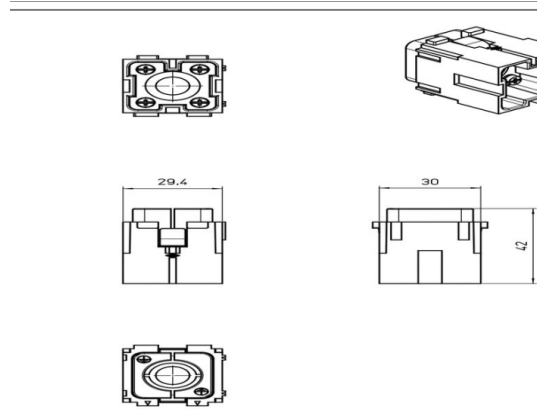

Product data sheet

Ilme

male insert, MIXO, 2MU, 1PE, crimp, 200A

CX 01 YPEM

<https://ac-solutions-2024.digitaledoeners.be/nl/product/cx01ypem>

to	11/02/09	CX 01 YPEM	Scale	
m.	T. Tedeschi	male modular, crimp, 1P PE 200A	1:1	

Specificaties