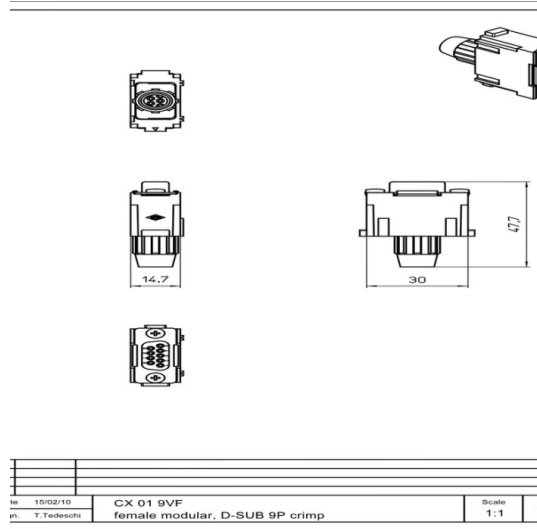

Product data sheet

Ilme

female insert, MIXO, 1MU, 9p, crimp, 5A, 50V, D-SUB

CX 01 9VF

<https://ac-solutions-2024.digitaledoeners.be/nl/product/cx019vf>

Specificaties